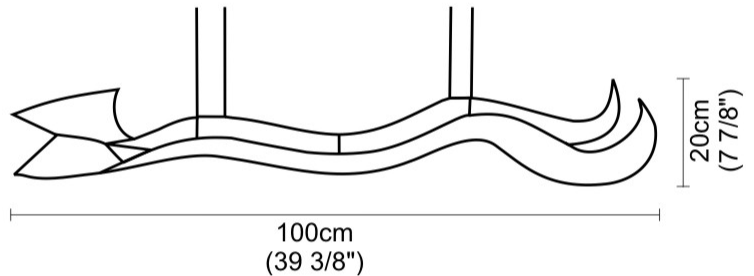

TEMPO PERSO SUSPENSION

D131229- _____

base number

1. To build a product code in our configurator select the specify button on the base model # product page
2. To build a manual product code on this datasheet choose from the options listed below in blue font and add the suffix to the base model #

GENERAL

Series: Tempo Perso

Brand: Knikerboker

Division: Design

Mounting Type: Suspension

Mounting Location: Ceiling

Subcategory: Pendant

PHYSICAL

Shape: Curves

Length (mm): 1000

Length (in): 39 ³/₈

Height (mm): 200

Height (in): 7 ⁷/₈

Light Distribution: Indirect

Fixture Finish: EWH / EBK / MAN / COF / PRD / SLF / GLF / CLF / BRL / EWS / EWG / EWC / EWR / EBS / EBG / EBC / EBC / EBB / MAS / MAD / MAC / MAB / COS / CGO / CCL / CBL / PRS / PRG / PRC / PRB

Fixture Material: Aluminum

Cable Details: 4 Steel Cables 2000mm / 78 3/4" - Silicon Cable 2000mm / 78 3/4"

ELECTRICAL

Lamp Type: LED

Total Output Wattage (W): 20

Dimming: Tri-Mode (Non-Dimming and Phase Dimming (120Vac only) and 0-10V Dimming)

Driver Included: Yes

Driver Location: Integrated

Driver Type: Constant Current - Universal

Driver Class: Class 2

Input Voltage (V): 120 - 277

Constant Current (MA): 250

Upon Request: 0-10Vdc dimming / Phase dimming @120Vac / 277Vac

LED

Number of LEDs: 2

Color Temperature (°K): 3000

Max. Delivered Lumen (lm): 2200

CRI: >85 CRI

Lamp Life (hrs): 50000

OPTICAL

RATINGS AND CERTIFICATIONS

Certified By: CSA Certified to UL and CSA Standards

IP rating: IP20